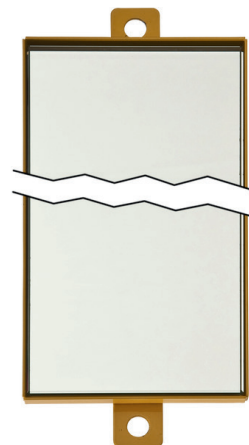

AO000238

ACCESSORIES • DEFLECTION MIRRORS

accessories optical, Deflection mirror, 89x845mm, Overall length 845mm

MECHANICAL FEATURES

Height	845 mm
Overall length	845 mm
Type of accessory	Deflection mirror
Width	89 mm

Other

Packaging dimensions	180mm x 110mm x 990mm
Shipping weight	3.2kg
Tariff code	70099200

Classification

ipf product group	710
eClass 8.0	27279207
eClass 9.0	27273605
eClass 9.1	27273605
ETIM-5.0	EC002783
ETIM-6.0	EC002783
ETIM-7.0	EC002783