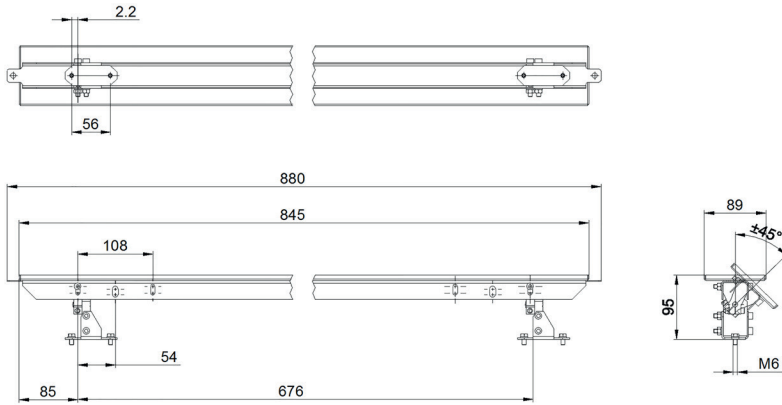

AO000238

ACCESSORIES • DEFLECTION MIRRORS

accessories optical, Deflection mirror, 89x845mm, Overall length 845mm

MECHANICAL FEATURES

Height	845 mm
Overall length	845 mm
Type of accessory	Deflection mirror
Width	89 mm

Other

Packaging dimensions	180mm x 110mm x 990mm
Shipping weight	3.2kg
Tariff code	70099200

Classification

ipf product group	710
eClass 8.0	27279207
eClass 9.0	27273605
eClass 9.1	27273605
ETIM-5.0	EC002783
ETIM-6.0	EC002783
ETIM-7.0	EC002783

Connection

Dimensional drawing

Installation

Disposal

Mounting / installation may only be carried out by a qualified electrician!

Safety warnings

Before initial operation, please make sure to follow all safety instructions that may be provided in the product information. Never use these devices in applications where the safety of a person depends on their functionality. LED lighting systems can generate intensive UV radiation, which can damage your eyes in case of improper use. The manufacturer cannot be held responsible for damages that result from improper use or connection.