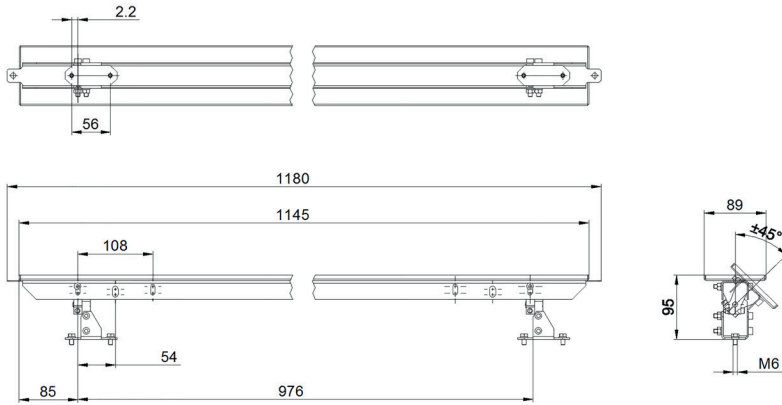

AO000239

ACCESSORIES • DEFLECTION MIRRORS

accessories optical, Deflection mirror, 89x1145mm, Overall length 1145mm, Other

MECHANICAL FEATURES

Height	1145 mm
Material	Other
Overall length	1145 mm
Type of accessory	Deflection mirror
Width	89 mm

Other

Packaging dimensions	190mm x 105.0mm x 1290mm
Shipping weight	4.2kg
Tariff code	70099200

Classification

ipf product group	710
eClass 8.0	27279207
eClass 9.0	27273605
eClass 9.1	27273605
ETIM-5.0	EC002783
ETIM-6.0	EC002783
ETIM-7.0	EC002783

Connection

Dimensional drawing

Installation

Mounting / installation may only be carried out by a qualified electrician!

Disposal

Safety warnings

Before initial operation, please make sure to follow all safety instructions that may be provided in the product information. Never use these devices in applications where the safety of a person depends on their functionality. LED lighting systems can generate intensive UV radiation, which can damage your eyes in case of improper use. The manufacturer cannot be held responsible for damages that result from improper use or connection.