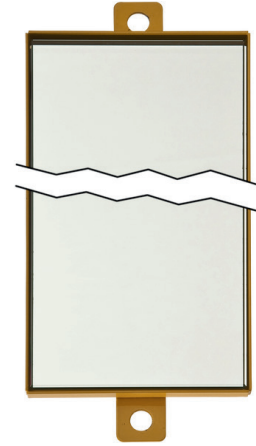

AO000239

ACCESSORIES • DEFLECTION MIRRORS

accessories optical, Deflection mirror, 89x1145mm, Overall length 1145mm, Other

MECHANICAL FEATURES

Height	1145 mm
Material	Other
Overall length	1145 mm
Type of accessory	Deflection mirror
Width	89 mm

Other

Packaging dimensions	190mm x 105.0mm x 1290mm
Shipping weight	4.2kg
Tariff code	70099200

Classification

ipf product group	710
eClass 8.0	27279207
eClass 9.0	27273605
eClass 9.1	27273605
ETIM-5.0	EC002783
ETIM-6.0	EC002783
ETIM-7.0	EC002783