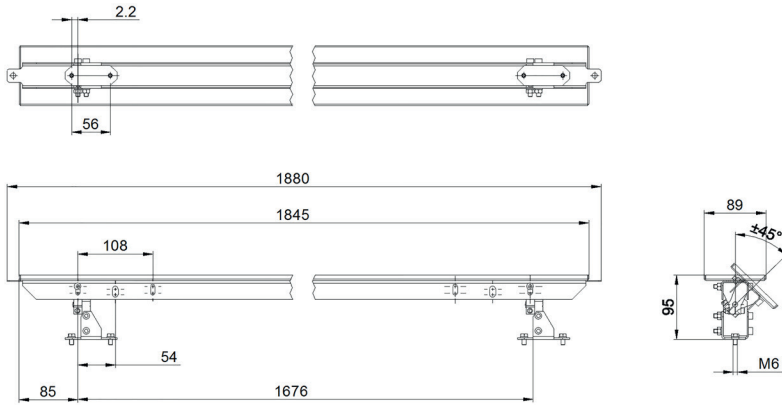

Dimensional drawing

Installation

Disposal

Mounting / installation may only be carried out by a qualified electrician!

Safety warnings

Before initial operation, please make sure to follow all safety instructions that may be provided in the product information. Never use these devices in applications where the safety of a person depends on their functionality. LED lighting systems can generate intensive UV radiation, which can damage your eyes in case of improper use. The manufacturer cannot be held responsible for damages that result from improper use or connection.