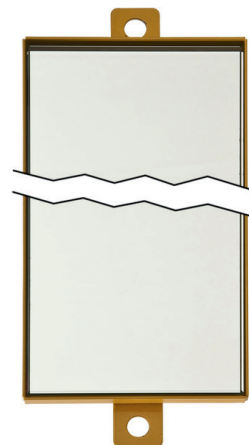

### ACCESSORIES • DEFLECTION MIRRORS

accessories optical, Deflection mirror, 89x1845mm, Overall length 1845mm

#### MECHANICAL FEATURES

Height	1845 mm
Overall length	1845 mm
Type of accessory	Deflection mirror
Width	89 mm