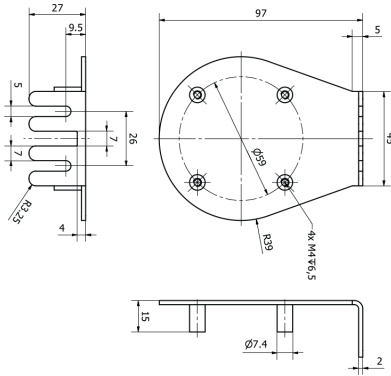

**AP000045****ACCESSORIES • MOUNTING**

zubehör laser,montagewinkel für PY93

**MECHANICAL FEATURES**

Height	27 mm
Length	97 mm
Material	Metal
Version	Mounting plate
Width	78 mm

**Other**

Packaging dimensions	0.0mm x 0.0mm x 0.0mm
Shipping weight	
Tariff code	39269097

## Dimensional drawing