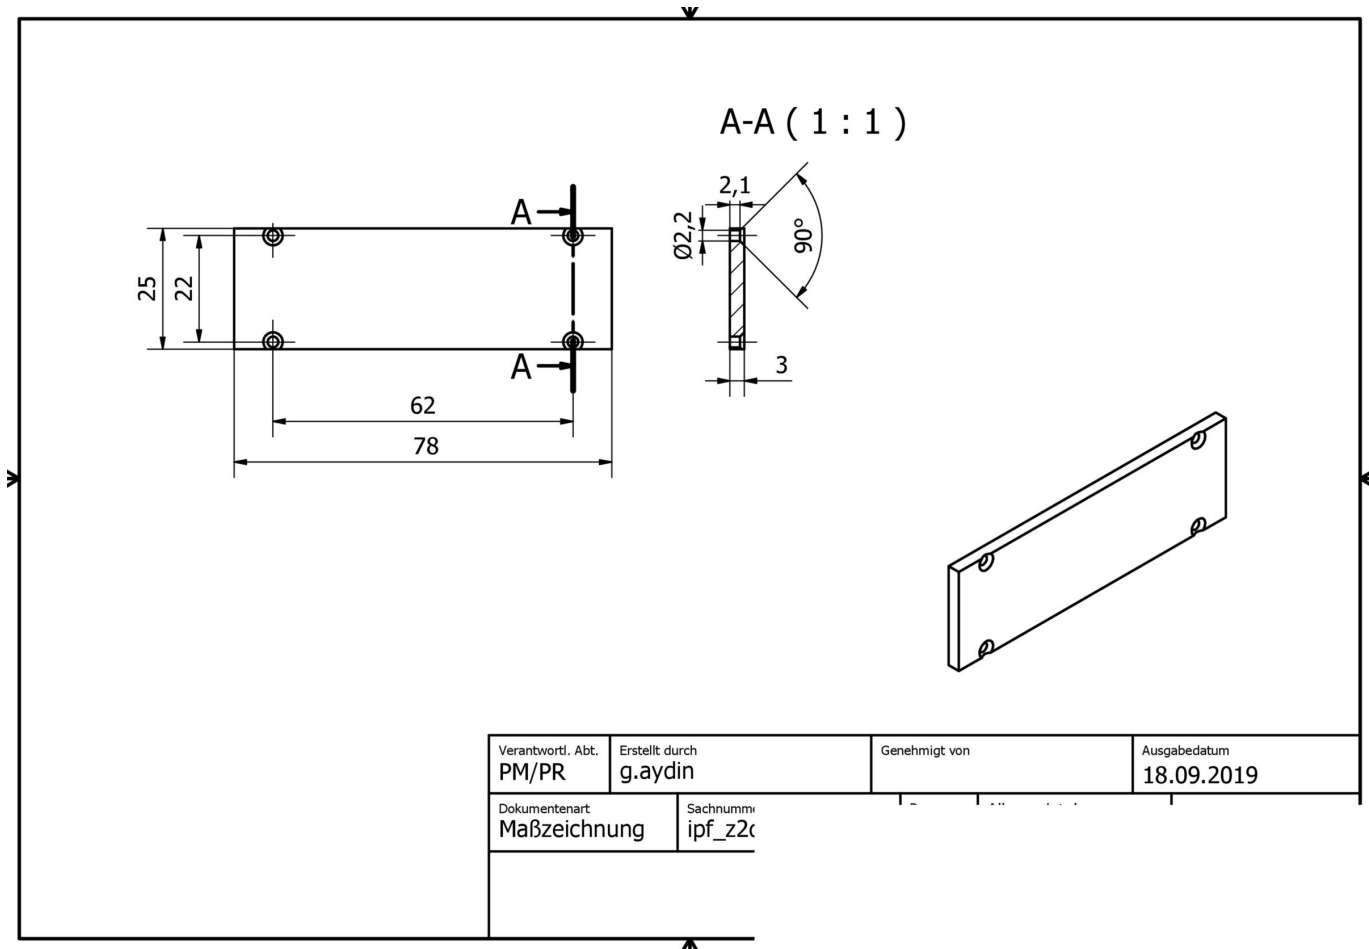

AE000003

Accessories • Protective shields

accessories light, Cover disc, 25x3x78mm, Opal, Transparency 45%, Acrylic glass

Mechanical features

Cover type	Opal
Width	78 mm
Height	25 mm
Length	3 mm
Material	Acrylic glass

Optical features

Transparency	45 %
--------------	------

Classification

ETIM 8	EC002558 Lighting accessories for luminaires
--------	--

More

IPF Product Group	900 accessories
packaging dimensions	100 x 70 x 4 mm
gross weight	
Customs tariff number	94059190
WEEE number	40951076
Reach-compliant	Yes
RoHS-compliant	Yes

Dimensional drawing

Installation

Mounting / installation may only be carried out by a qualified electrician!

Disposal

WEEE number according to § 6 para. 3
ElektroG: 40951076

Safety warnings

- / Before initial operation, please make sure to follow all safety instructions that may be provided in the product information.
- / Never use these devices in applications where the safety of a person depends on their functionality.