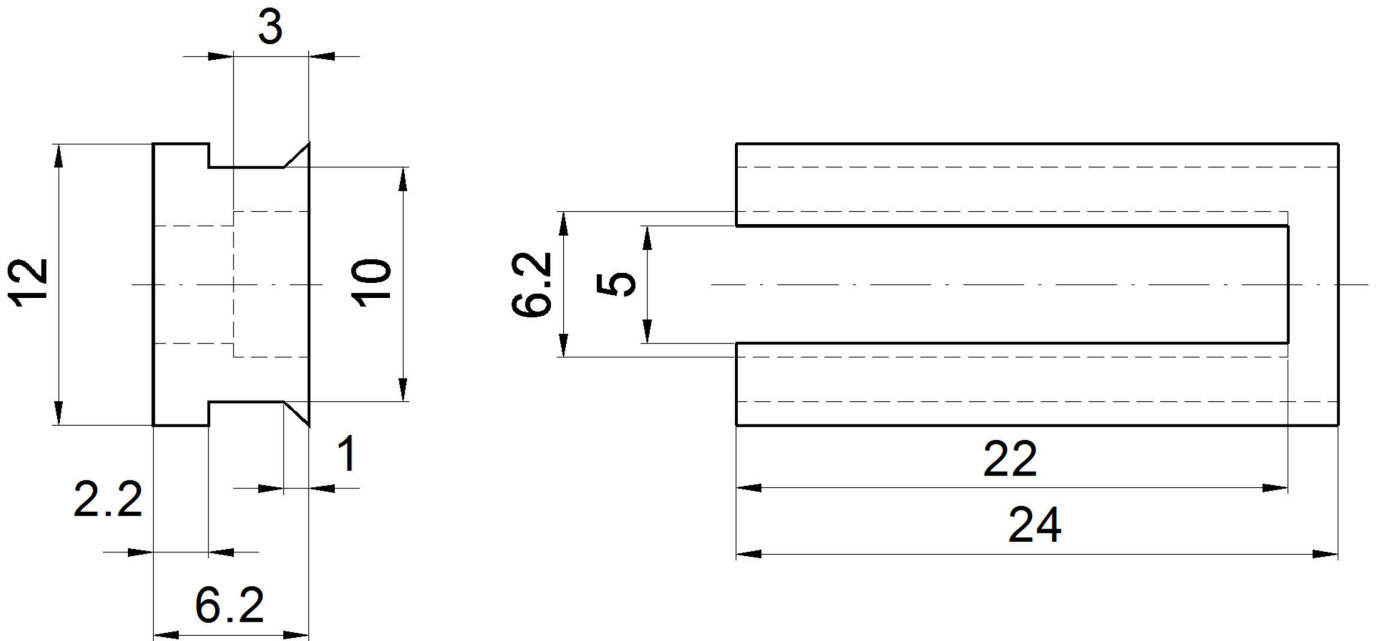

Dimensional drawing

Installation

Mounting / installation may only be carried out by a qualified electrician!

Disposal

WEEE number according to § 6 para. 3
ElektroG: 40951076

Safety warnings

- / Before initial operation, please make sure to follow all safety instructions that may be provided in the product information.
- / Never use these devices in applications where the safety of a person depends on their functionality.