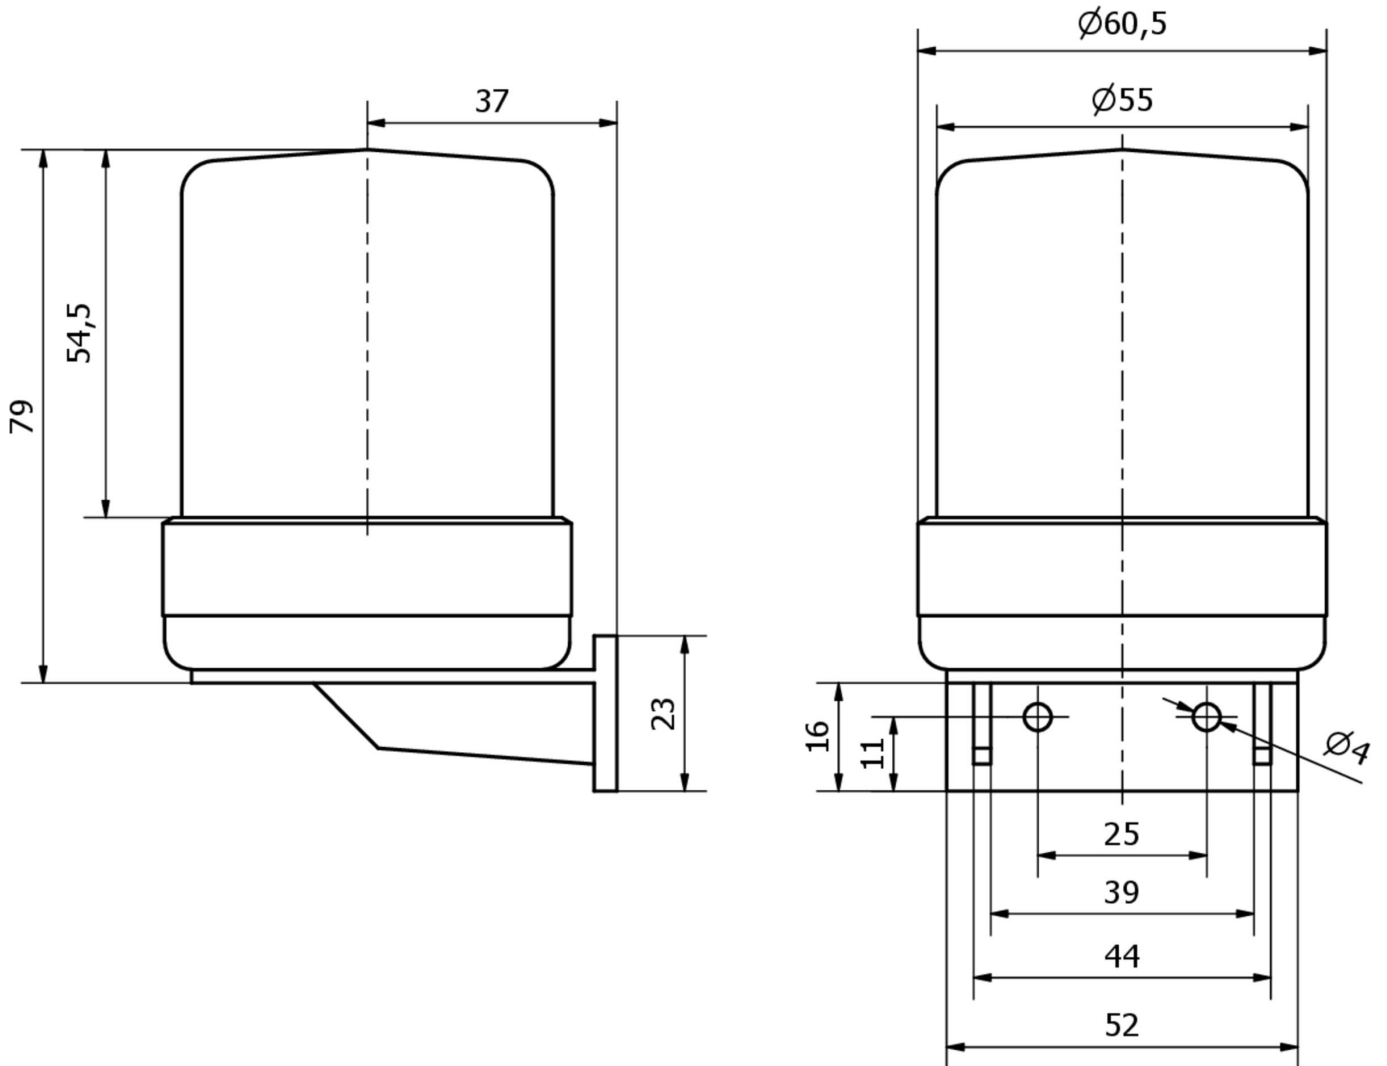

Dimensional drawing

Installation

Mounting / installation may only be carried out by a qualified electrician!

Disposal

WEEE number according to § 6 para. 3
ElektroG: 40951076

Safety warnings

- / Before initial operation, please make sure to follow all safety instructions that may be provided in the product information.
- / Never use these devices in applications where the safety of a person depends on their functionality.