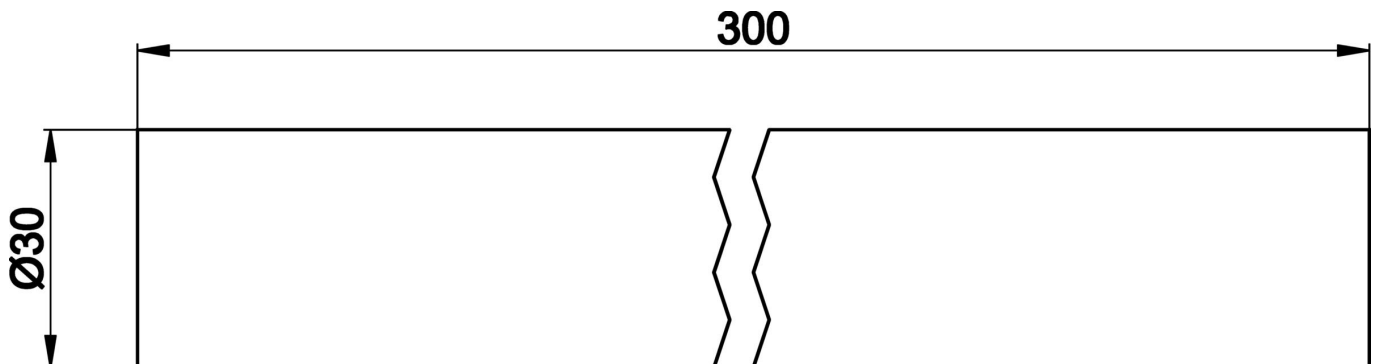

A0000139

Accessories • Safety light curtain - test bar

accessories optical, Test bar, Plastic

Mechanical features

Diameter	30 mm
Material	Plastic

Classification

ETIM 8	EC002024 Accessories/spare parts for command devices

More

IPF Product Group	710 safety systems
packaging dimensions	
gross weight	263 g
Customs tariff number	39269097
WEEE number	40951076
OzDS-compliant	Yes
POP-compliant	Yes
Reach-compliant	Yes
RoHS-compliant	Yes

Dimensional drawing