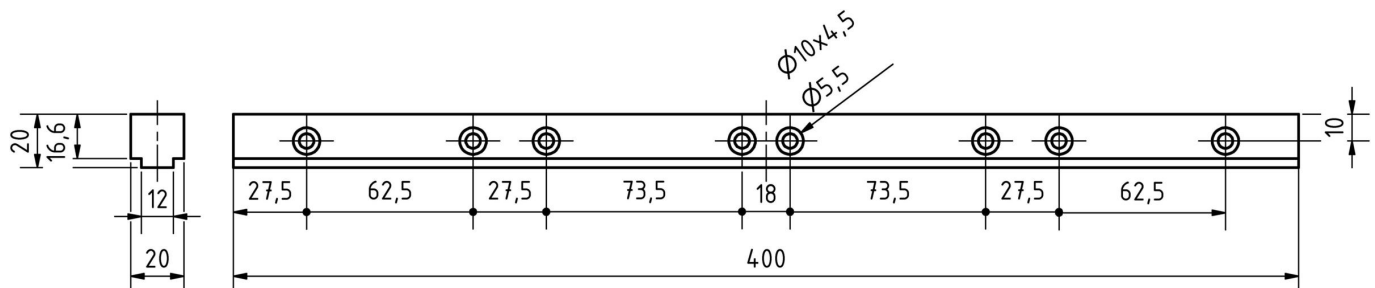

AP000032

Accessories • Assembly - cross-arms

accessories laser, Cross-arm, 20x21x400mm, Aluminum

Mechanical features

Width	400 mm
Height	20.5 mm
Length	20.7 mm
Material	Aluminum

Classification

ETIM 8	EC002024 Accessories/spare parts for command devices
--------	--

More

IPF Product Group	900 accessories
packaging dimensions	410 x 60 x 50 mm
gross weight	290 g
Customs tariff number	76169990
WEEE number	40951076
Reach-compliant	Yes
RoHS-compliant	Yes

Dimensional drawing