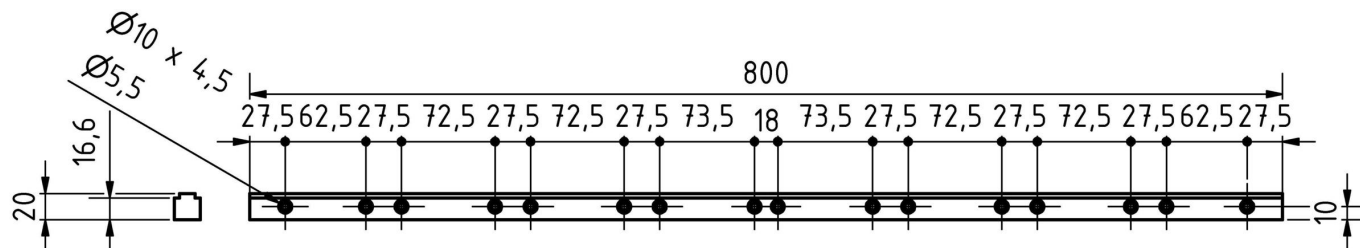

Dimensional drawing

Installation

Mounting / installation may only be carried out by a qualified electrician!

Disposal

WEEE number according to § 6 para. 3 ElektroG: 40951076