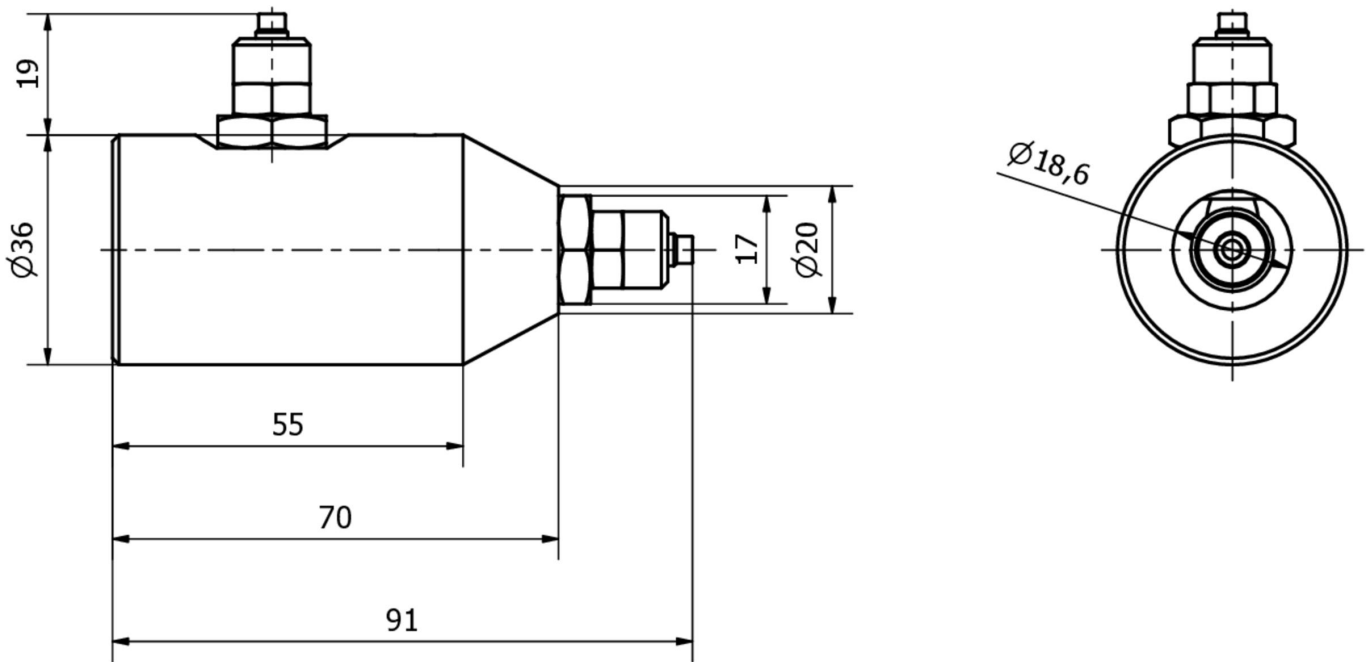

Dimensional drawing

Installation

Mounting / installation may only be carried out by a qualified electrician!

Disposal

WEEE number according to § 6 para. 3
ElektroG: 40951076

Safety warnings

- / Before initial operation, please make sure to follow all safety instructions that may be provided in the product information.
- / Never use these devices in applications where the safety of a person depends on their functionality.