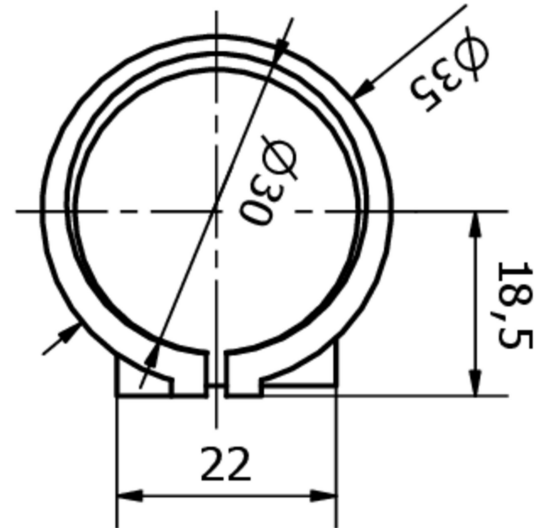

Dimensional drawing

Installation

Mounting / installation may only be carried out by a qualified electrician!

Disposal

WEEE number according to § 6 para. 3
ElektroG: 40951076

Safety warnings

- / Before initial operation, please make sure to follow all safety instructions that may be provided in the product information.
- / Never use these devices in applications where the safety of a person depends on their functionality.