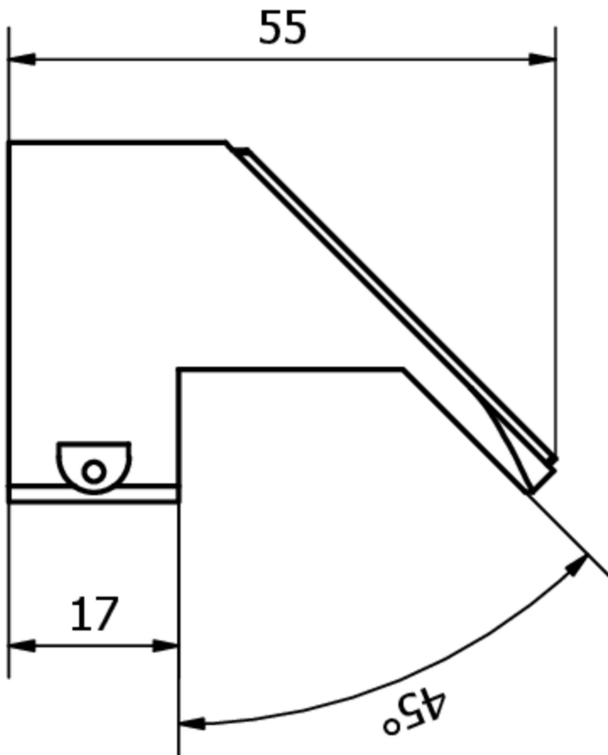

Dimensional drawing

Installation

Mounting / installation may only be carried out by a qualified electrician!

Disposal

WEEE number according to § 6 para. 3
ElektroG: 40951076

Safety warnings

- / Before initial operation, please make sure to follow all safety instructions that may be provided in the product information.
- / Never use these devices in applications where the safety of a person depends on their functionality.