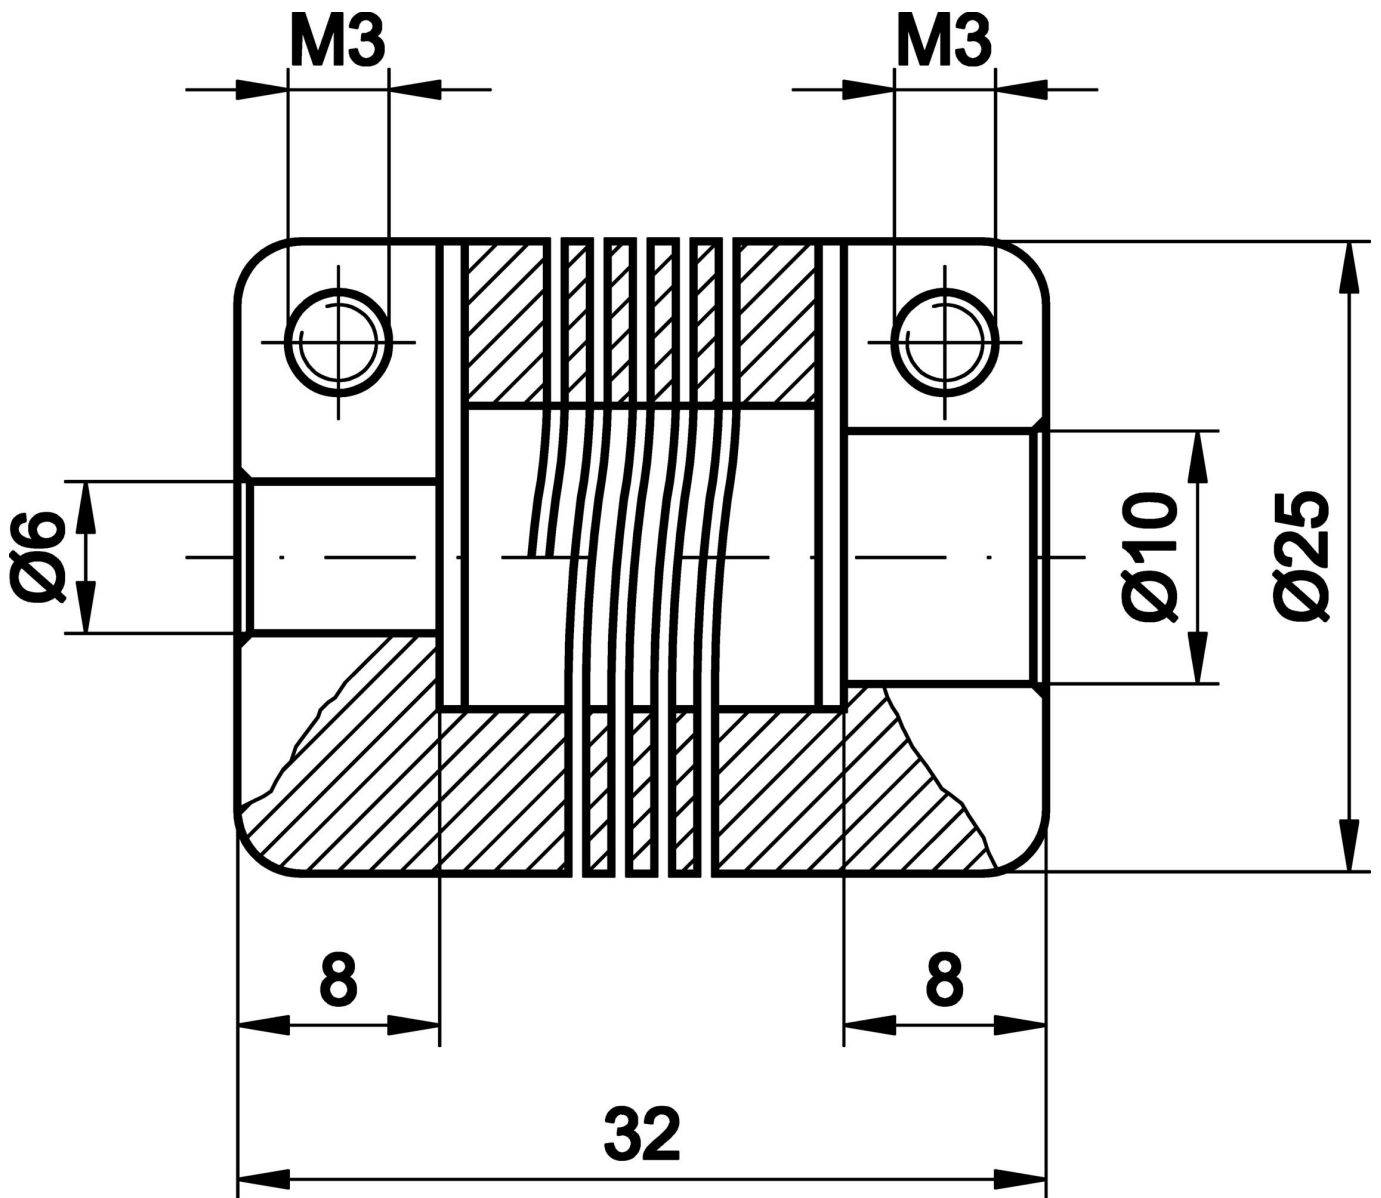

Dimensional drawing

Installation

Mounting / installation may only be carried out by a qualified electrician!

Disposal

WEEE number according to § 6 para. 3
ElektroG: 40951076

Safety warnings

- / Before initial operation, please make sure to follow all safety instructions that may be provided in the product information.
- / Never use these devices in applications where the safety of a person depends on their functionality.