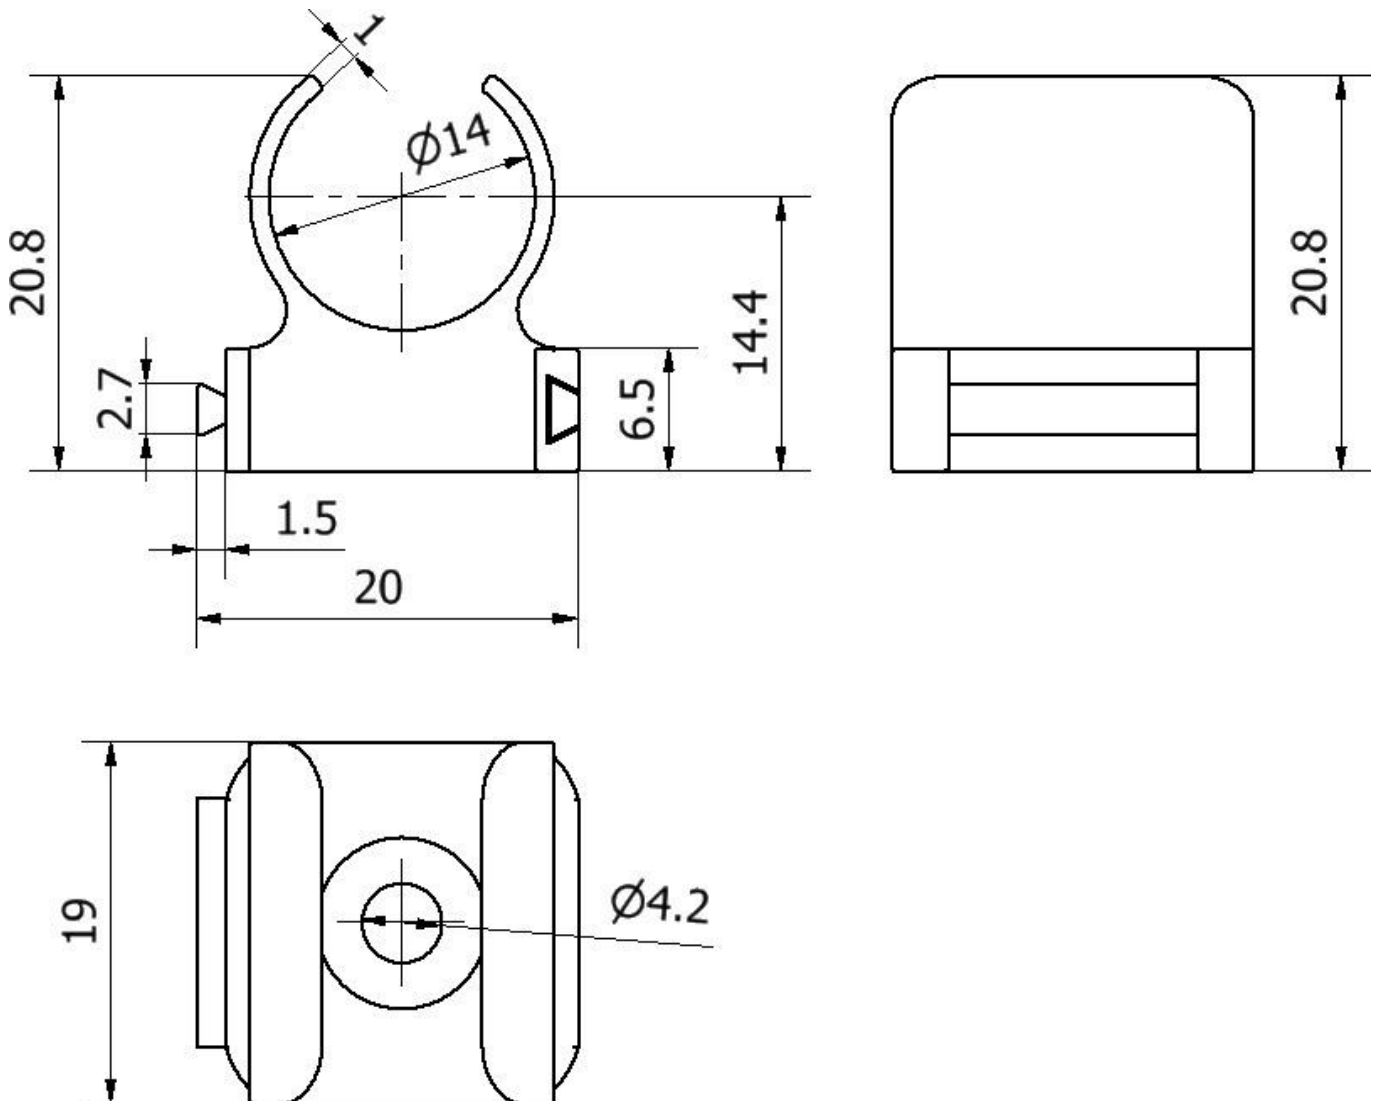

Dimensional drawing

Installation

Mounting / installation may only be carried out by a qualified electrician!

Disposal

WEEE number according to § 6 para. 3
ElektroG: 40951076

Safety warnings

- / Before initial operation, please make sure to follow all safety instructions that may be provided in the product information.
- / Never use these devices in applications where the safety of a person depends on their functionality.