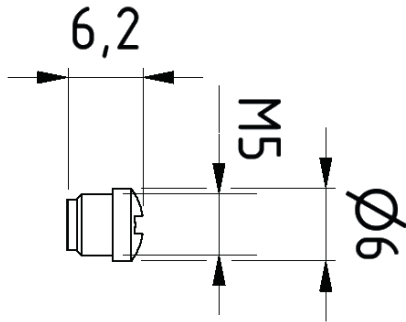

VK000053

ACCESSORIES • CONNECTION TECHNOLOGY

Screw plug, M5, Plastic, Black

MECHANICAL FEATURES

Color	Black
Material	Plastic
Thread size, metric	5
Thread type	Metric
Version	IV002449

Other

Packaging dimensions	70mm x 6.0mm x 100mm
Shipping weight	0kg
Tariff code	39239000

Classification

ipf product group	900
eClass 8.0	27279219
eClass 9.0	27440108
eClass 9.1	27440108
ETIM-5.0	EC002062
ETIM-6.0	EC002062
ETIM-7.0	EC000032

Connection

Dimensional drawing**Installation**

Mounting / installation may only be carried out by a qualified electrician!