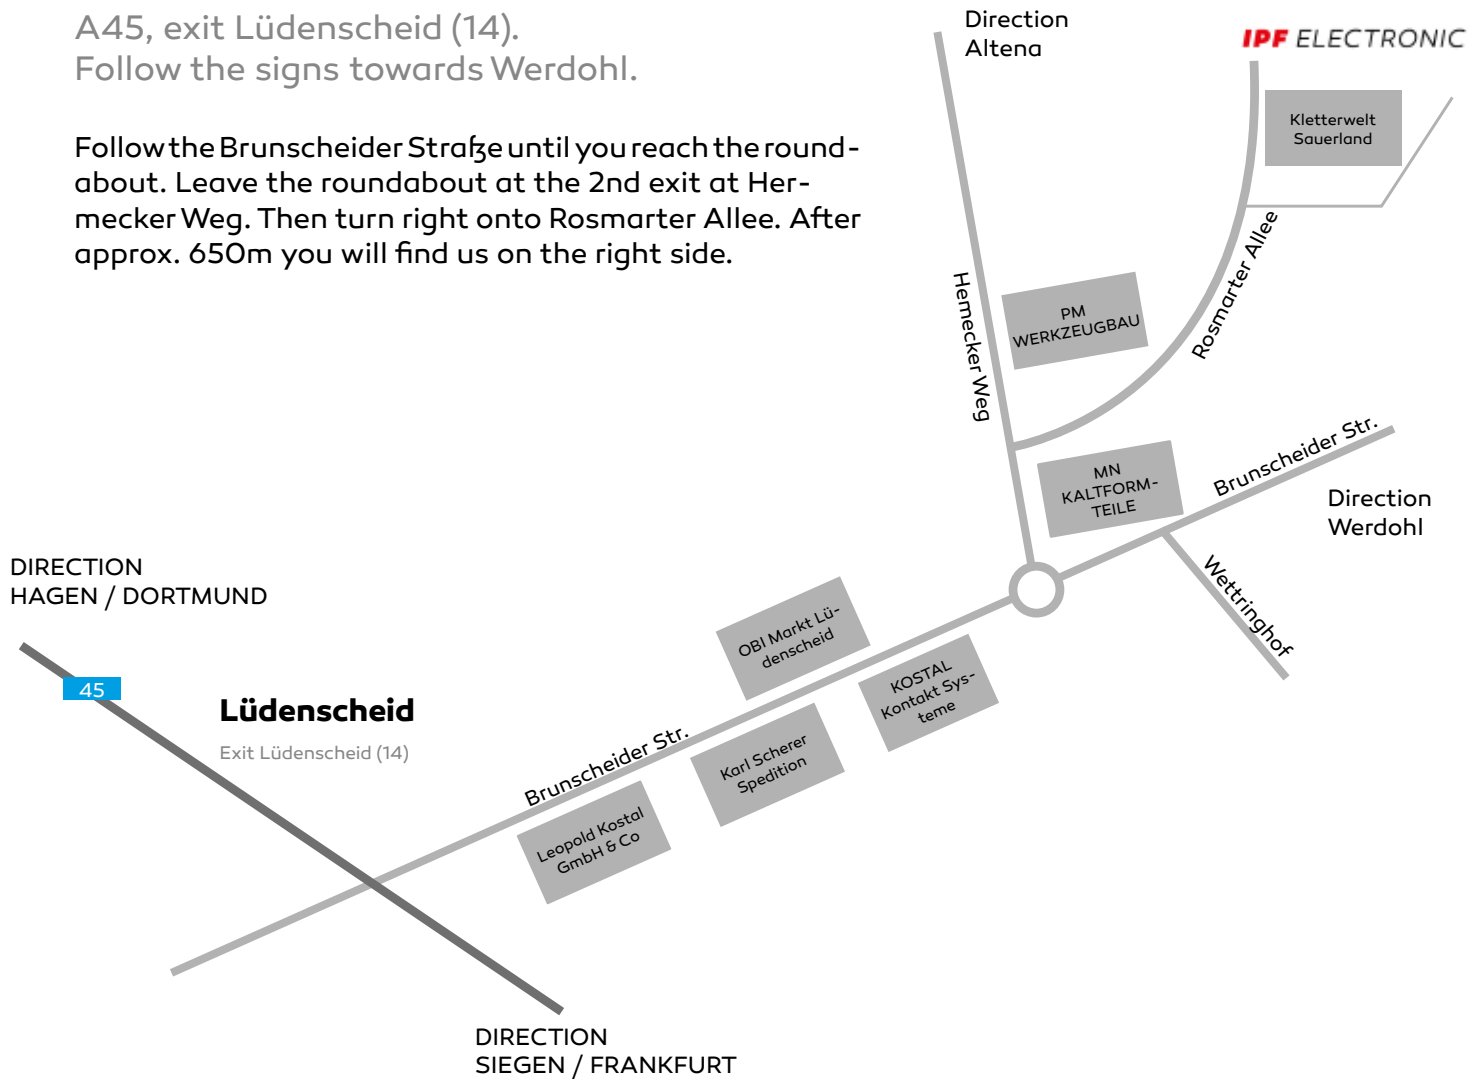

# Directions ipf electronic gmbh

A45, exit Lüdenscheid (14).  
Follow the signs towards Werdohl.

Follow the Brunscheider Straße until you reach the roundabout. Leave the roundabout at the 2nd exit at Hermecker Weg. Then turn right onto Rosmarter Allee. After approx. 650m you will find us on the right side.